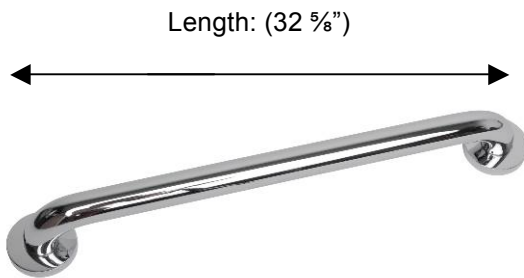

ESSENTIALS

54205 Grab Bar

Depth: (2 3/4")
Center to Center: (30")
Ø Backplate: (2 1/2")
Ø Bar: (1 1/4") ADA APPROVED
Gap: (1 1/2")

Description:
Grab Bar, 30"

Finishes:

-  CR – Chrome
-  PV – Polished Brass
-  UB – Unlacquered Brass
-  MB – Matte Black
-  NI – Polished Nickel
-  ES – Satin Nickel
-  GD – Gold

Material:
Brass

Method of Fixing:
Direct to wall

Country of Origin:

Portugal

All Dimensions are approximate